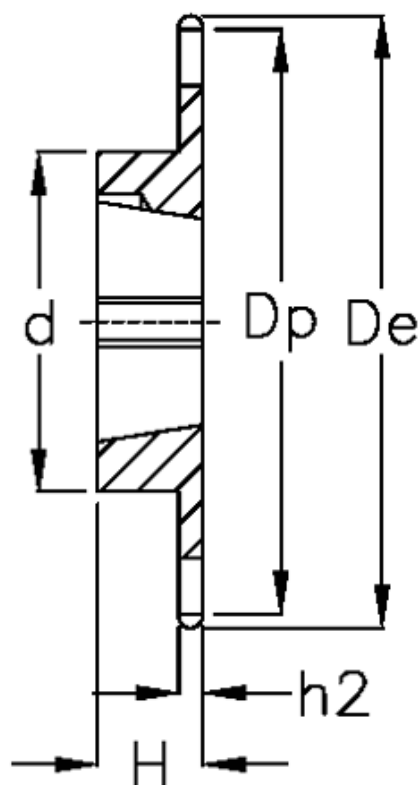

Article number: 616031005057

Description: Taperbored sprocket 08 B-1 Z=57 simplex  
for bushing 2012

## Measures

C = 1.3  
d = 100  
De = 236.4  
Dp = 230.54  
For bush = 2012  
For chain size = 1/2" x 5/16"  
For chain type = 08 B-1  
H = 32

h1 = 7.2  
Material = Støbejern  
Number of teeth = 57